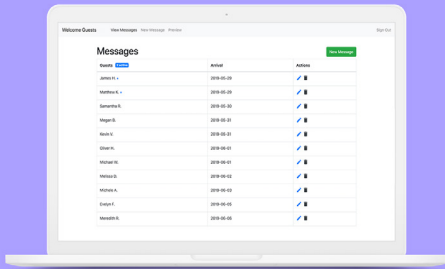

RECOGNIZE YOUR GUESTS INSTANTLY

Welcome them as they walk through your door and create a lasting impression.

Recognize special guests, groups, and loyalty program members upon their arrival with **WelcomeBoard**.

Update From Any Device - Even Mobile

Custom Design

WelcomeBoard is designed to complement your property's motif. Our design team works with you to create the perfect fit.

Web Manager

Every WelcomeBoard comes with its own cloud management portal. Display greetings at a moment's notice or schedule them in advance.